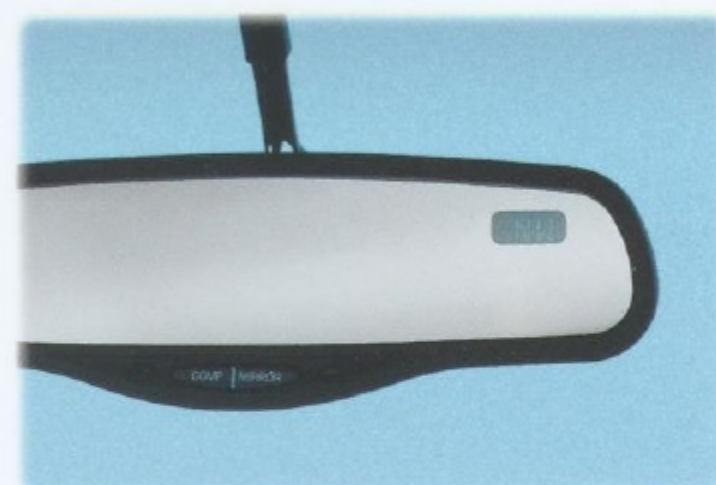

Electrochromic Compass Mirror

Does headlight glare in your mirror bother you when driving at night? Our Electrochromic Compass Mirror automatically dims the interior mirror when glare is detected. Built-in compass feature tells you what direction you're headed and continuously calibrates itself while driving.

Base Part Number: 17700
Suggested Retail Price: $144.00