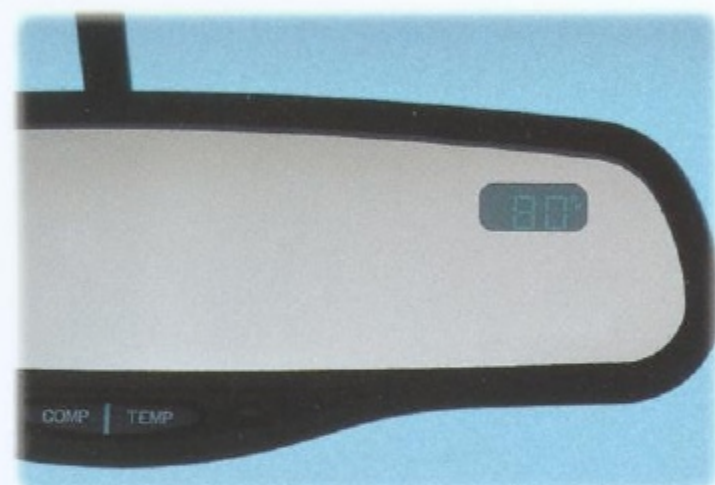

Electrochromic Compass Mirror with Temperature Display

Works the same as our Electrochromic Compass Mirror with the added feature of an outside temperature display. Switch allows you to toggle between compass and temperature displays.

Base Part Number: 17700
Suggested Retail Price: $240.00

Note: Prices shown are manufacturer's suggested retail prices only. Actual prices may vary by dealer. Prices shown do not include installation, labor, or taxes.