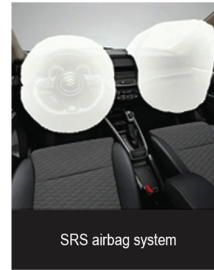

XL7

Driving pleasure is heightened by a sporty and well crafted interior. Every detail inspires confidence and deep satisfaction.

Led Headlamps with DRL

Bold face and Front grille

Reverse parking sensors and rear view camera

SRS airbag system

10-inch touch panel audio system

16 inch polished alloy wheel

Bottle holders	Front x2	S
	2nd-row x2	S
	3rd-row x2	S
USB port and AUX input	Centre console	S
12V accessory socket	Centre console x1	S
	2nd-row x1	S
	3rd-row x1	S
Centre armrests	Front (on floor console with sliding function)	S
	2nd-row seat (centre)	S
Second-seat smartphone holder	Centre console	S
SEATS		
Front seats	Seat height adjuster (driver's side)	S
	Slide and recline function (both sides)	S
	Head restraint x2 (Separate type)	S
	Seatback pocket (driver's side and passenger side)	S
2nd-row seat	Head restraint x2 (separate type)	S
	Slide and recline function	S
	60:40-split single-folding	S
3rd-row seats	Head restraint x2 (Separate type)	S
	50:50-split tilt down-folding	S
Seat upholstery material	Fabric and Leather	S
LUGGAGE AREA		
Luggage board	50:50 split	S
SAFETY, SECURITY, AND ENVIRONMENT COMPATIBILITY		
SRS front dual airbags		S
Seatbelts	Front: 3-point ELR seatbelts with pretensioners and force limiters	S
	2nd row: 3-point ELR seatbelts x2 with centre 2-point lapbelt	S
	3rd row: 3-point ELR seatbelts x2	S
Seatbelts	x2	S
Child seat tether anchorages		S
Childproof rear door locks		S
Side impact door beams		S
ABS with EBD function		S
ESP		S
Hill hold control		S
AT shiftlock		S
High-mount stop lamp		S
Rear parking sensors		S
Immobiliser		S
Security alarm		S