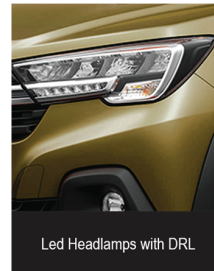

XL7

Driving pleasure is heightened by a sporty and well crafted interior. Every detail inspires confidence and deep satisfaction.

Led Headlamps with DRL

Bold face and Front grille

Reverse parking sensors and rear view camera