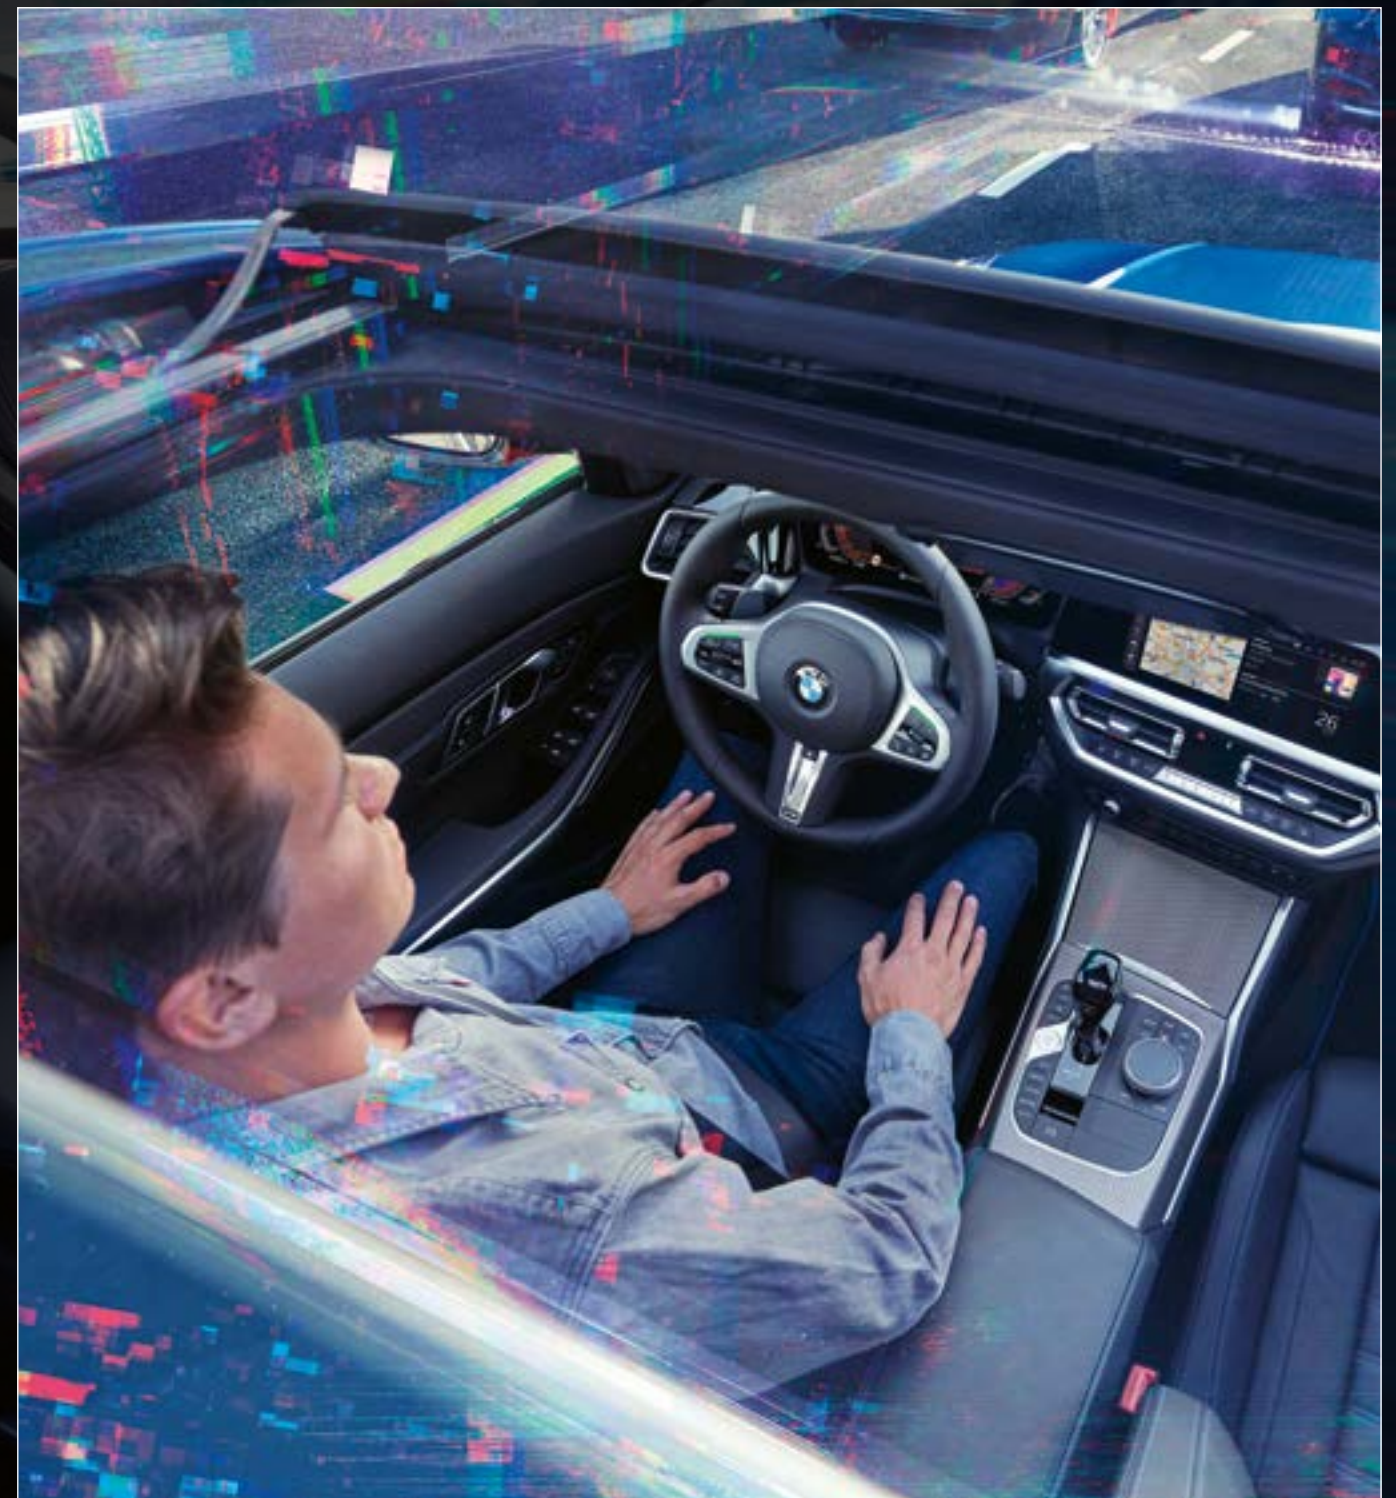

UNFORGETTABLE JOURNEYS NEED UNFORGETTABLE SOUNDS.

Sound is a significant part of the BMW experience, it's an extra layer to inspire the senses and makes the journey not only immersive but also more enjoyable.

Available as part of the Technology Package for SE and Sport models, the **HiFi loudspeaker system**, featuring a 205W amplifier and ten speakers, provides an even distribution of sound throughout the interior of the vehicle. The digital amplifier guarantees a particularly fine audio adjustment and thus produces brilliant sound for any drive. Standard on 330i M Sport, M340i xDrive and M340d xDrive models.

Superior surround sound: the outstanding **harman/kardon surround sound system**, available as optional equipment, produces an extremely harmonious sound that reproduces voices, instruments and musical subtleties precisely and naturally. Its fully automatic and speed-dependent control function finely offsets the influence of any driving noise. The 16 speakers create a full, consistent sound at every seat. Exclusively available for M Sport, M Sport Plus Edition, M340i xDrive and M340d xDrive models.