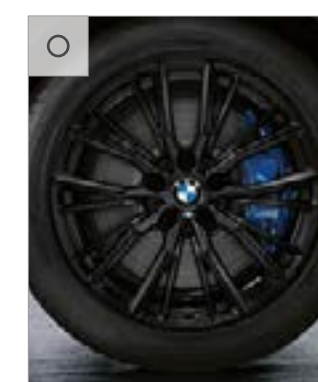

High-quality 18" M Performance light alloy Double-spoke style 796 M wheels in Jet Black matt. TPMS winter complete wheel with run-flat tyres.