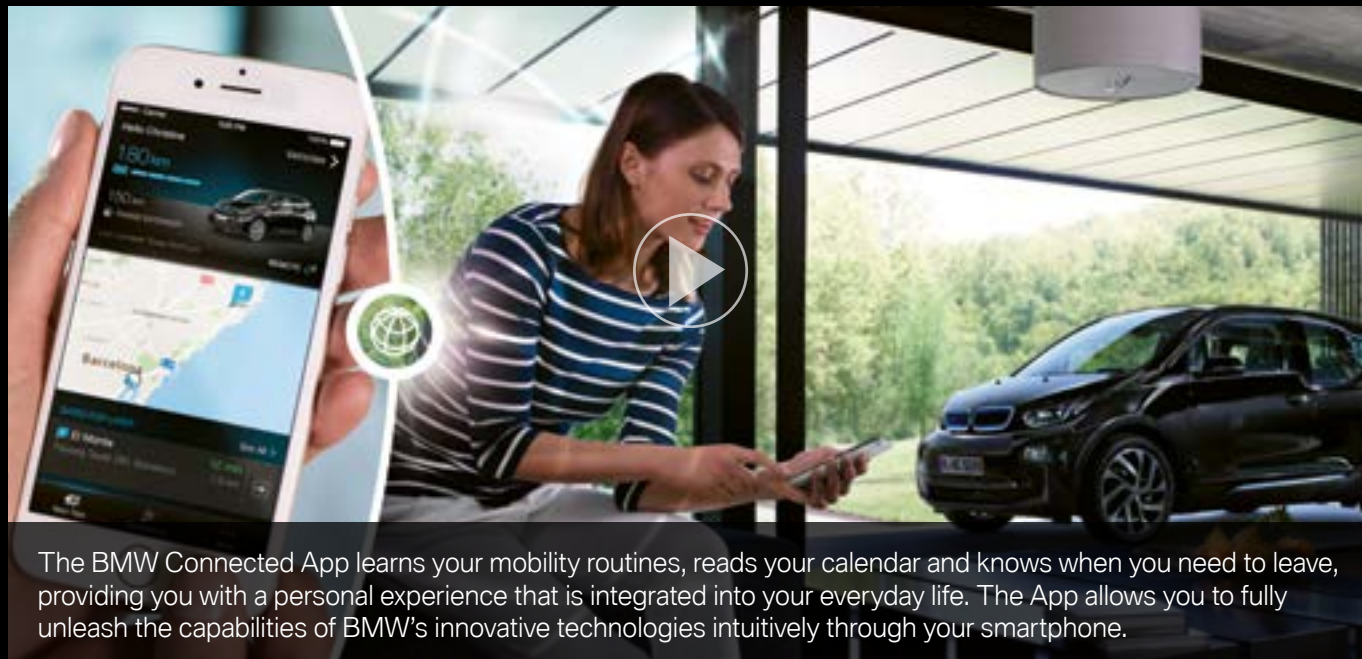

BMW ConnectedDrive.²⁰
More connected than ever before.

The BMW Connected App learns your mobility routines, reads your calendar and knows when you need to leave, providing you with a personal experience that is integrated into your everyday life. The App allows you to fully unleash the capabilities of BMW's innovative technologies intuitively through your smartphone.