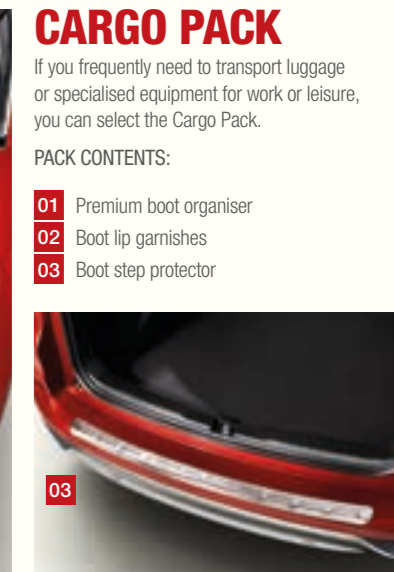

PREMIUM PACK

To keep your CR-V looking great for longer, you can choose the Premium Pack that provides a combination of accessories designed to protect the car from scrapes, scratches, mud and sand.

PACK CONTENTS:

- **01** Side body trims
- **02** Doorstep garnishes
- **03** Front and rear mud guards
- **04** Boot tray
- **05** Elegance floor carpets

CARGO PACK

If you frequently need to transport luggage or specialised equipment for work or leisure, you can select the Cargo Pack.

PACK CONTENTS:

- **01** Premium boot organiser
- **02** Boot lip garnishes
- **03** Boot step protector

ILLUMINATION PACK

The Illumination Pack brings an ambient atmosphere to the interior and exterior of your vehicle.

PACK CONTENTS:

- **01** Puddle light
- **02** Illuminated doorstep garnish - Front
- **03** Illuminated doorstep garnish - Rear